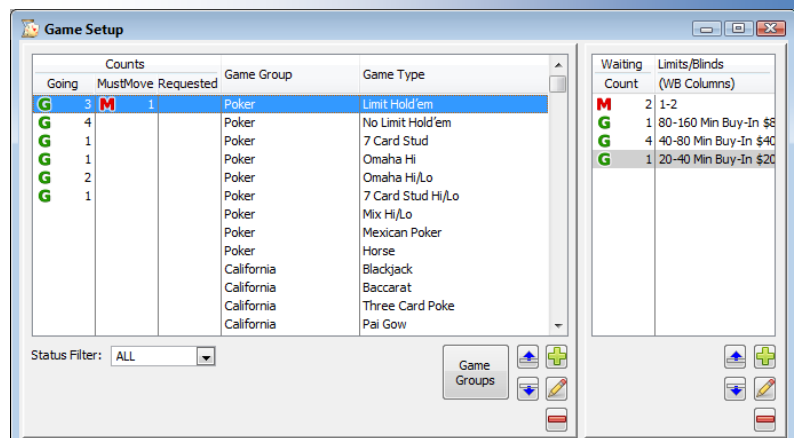

FULLY CUSTOMIZABLE