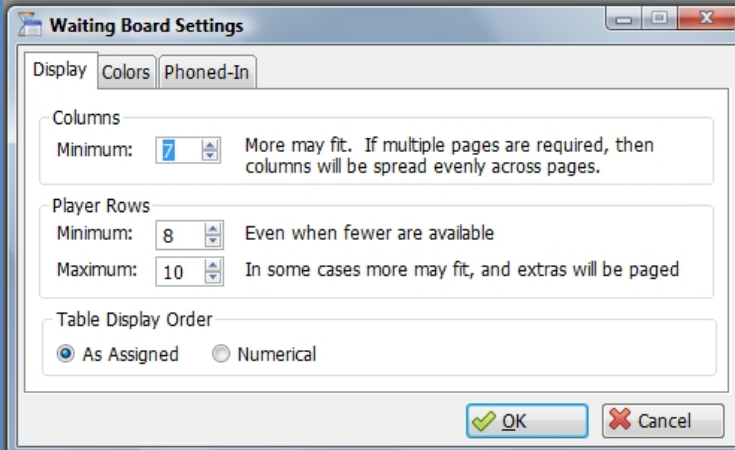

# CASINO WAITING BOARD

## FEATURES

- ◆ Fully customizable display
- ◆ Monitor the status of all the games; Identify which games are *Going*, *Must Move*, or *Taking Requests*
- ◆ Register groups of players for the same game or one player for multiple games with a single click
- ◆ Remove players from the board once they are seated but easily restore the names if they were accidentally removed
- ◆ Full control of the order of the list
- ◆ Control the Phone-In list
- ◆ Display any advertisement or text on the Ticker
- ◆ Display all games on a single monitor or split the games to display on multiple monitors