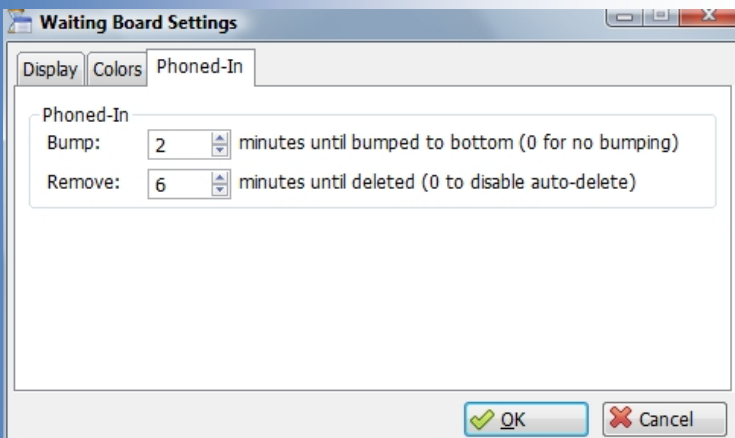

FULLY CUSTOMIZABLE